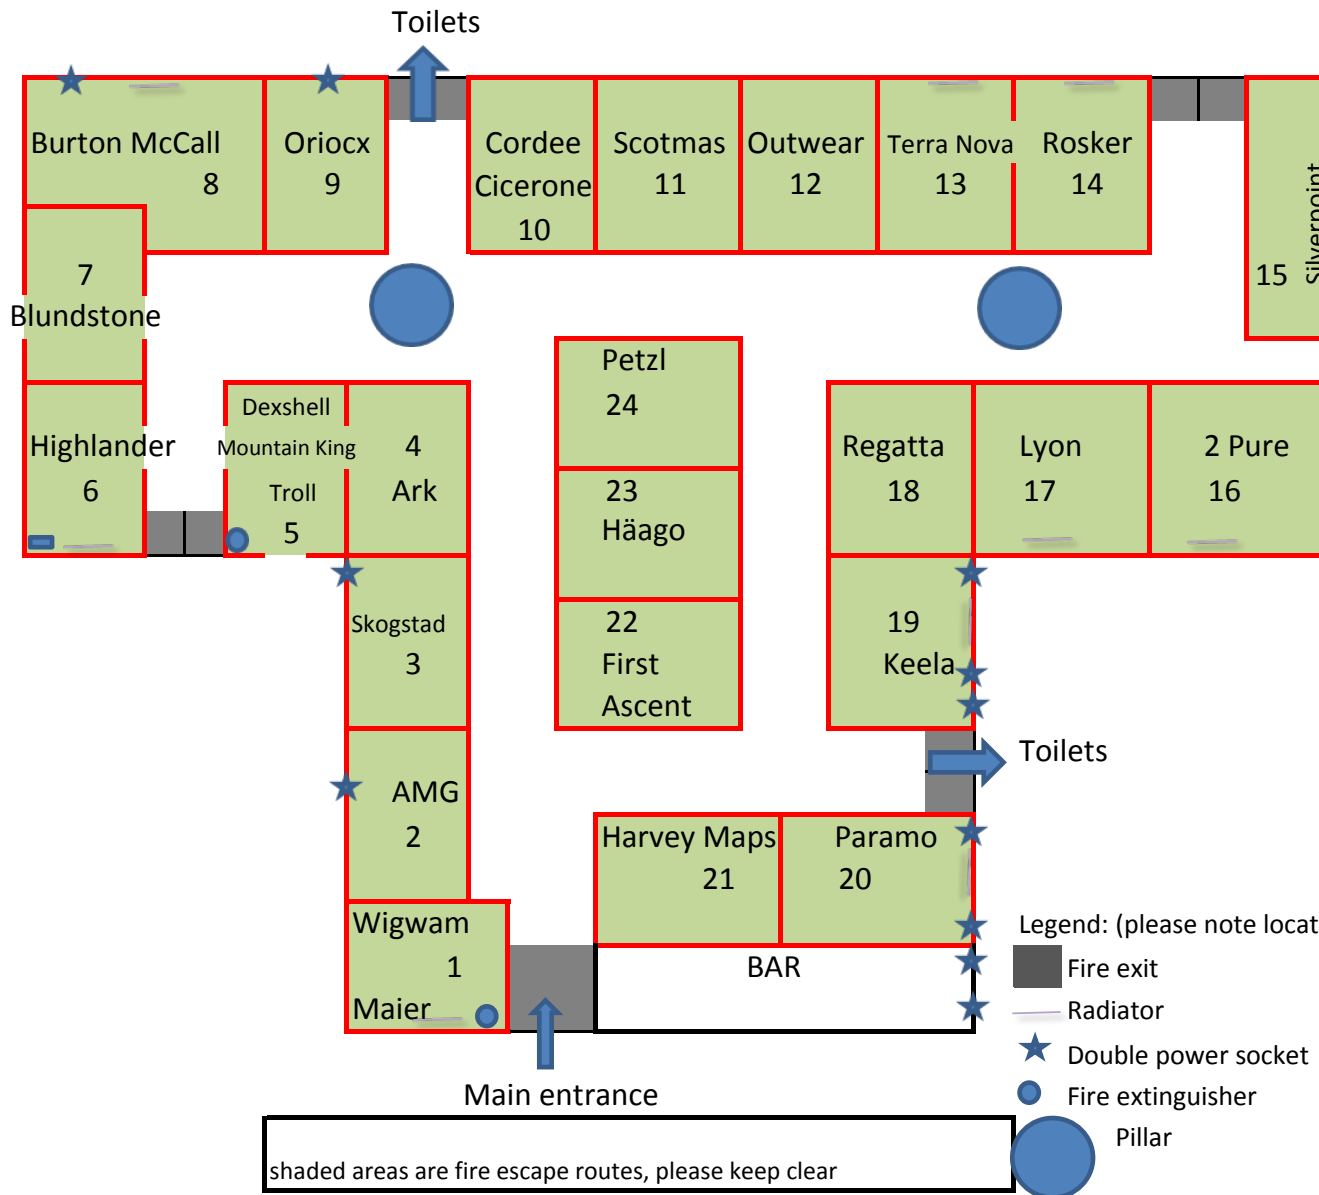

8th - 9th January 2019- The Corn Exchange - Edinburgh

Legend: (please note location and size is approximate)

-  Fire exit
-  Radiator
-  Double power socket
-  Fire extinguisher
-  Pillar